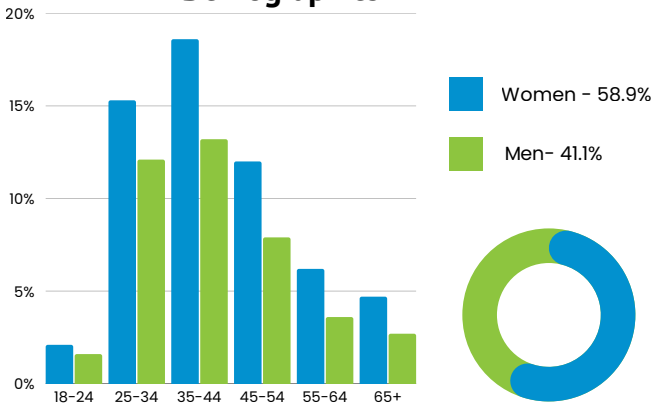

Sponsorship Opportunities

Sponsorships

Tickets

Benefits	Presenting-Gold $10,000+	Silver $5,000	Bronze $2,500	Honoree Table (6 available) $1,500	Table for 8 (15 available) $1,000	Single Ticket $125 ea
All Promotional Materials	✓	✓				
Welcome from Event Stage	✓					
Welcome @ Fireside Chat 1 available		✓				
Emerging Leader 1 available			✓			
Program Placement	Full Page	Half Page	¼ page	Logo	Name Listed	
Featured on press releases and event materials	✓	✓	✓			
Event Tickets	8	8	4	2	8	1
Event Signage	Premium Placement	@ Fireside Chat	Table Signage	Table Signage		
Social Media	✓	✓	✓	✓		

Passport to Prosperity Engagement in 2025

Demographics

$64,000

raised during Passport to Prosperity to remove language barriers and promote global understanding

Over 19,400

people engaged through Passport to Prosperity events and social media

Thank you to our 2025 Sponsors

Jay & Veena
Sehgal